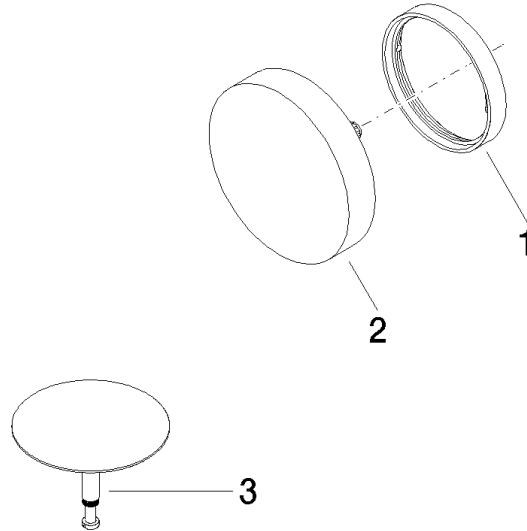

**Required miscellaneous**

- Pop-up waste and overflow -** 35 227 970 90
- bowden cable length 725 mm

36 243 970

mm [inches]

36 243 970

### Spare parts list

No.	Item Number	Name	Quantity used	Delivery time
1	09 11 01 123-33	cover	1	30
2	90 20 97 061 00-33	handle	1	30
3	04 31 20 031 48-33	plug	1	30