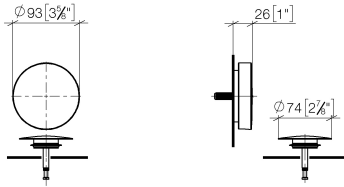

**Pop-up waste and overflow - Matte Black**

IMO

36 243 970

- drain Ø 52mm
- Also suitable for king-size baths.**

Also suitable for king-size baths.

Fits: IMO, LULU, MADISON, MEM, TARA, CL.1, LISSÉ, VAIA, META, CYO

**Required miscellaneous**

- Pop-up waste and overflow -** 35 227 970 90
- bowden cable length 725 mm

36 243 970

mm [inches]

36 243 970